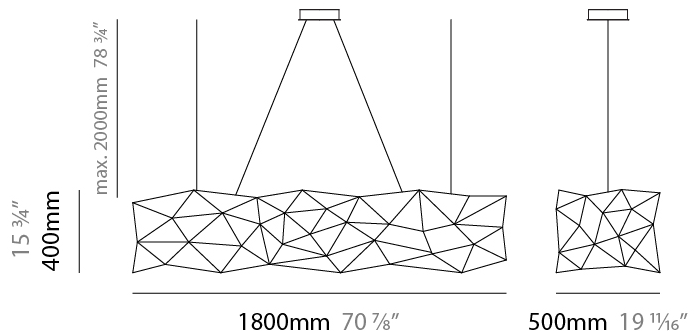

GENERAL

Series: Universe Abstract
Brand: Quasar
Division: Design
Mounting Type: Suspension
Mounting Location: Ceiling
Subcategory: Ambient

PHYSICAL

Shape: Abstract
Length (mm): 1800
Length (in): 70 ⁷/₈
Width (mm): 500
Width (in): 19 ¹¹/₁₆
Height (mm): 400
Height (in): 15 ³/₄
Max. Overall Height (mm): 2400
Max. Overall Height (in): 92 ¹/₂
Light Distribution: Omnidirectional
Weight (kg): 4.5
Weight (lbs): 9.9
[Fixture Finish: NIC / BRA / BBR](#)
Fixture Material: Metal
Upon Request: Custom Sizes

ELECTRICAL

Number of Lamps: 60
Lamp Type: LED Retrofit
Input Wattage (W): 21.78
Bulb Included: Bulb Included
Max. Wattage Per Lamp (W): 0.33
Lamp Base: E10
[Dimming: Non-Dimming / Phase Dimming (120vac Only)](#)
Driver Included: Yes
Driver Location: Integrated
Driver Type: Constant Voltage - 120/277Vac
Driver Class: Class 2
Input Voltage (V): 120 - 277
Output Voltage (V): 12
Lamp Voltage (V): 12
Upon Request: (Not included - see components) Integral: 0-10Vdc dimming

LED

[Color Temperature (°K): 2600 / 3000 / 3500](#)
Max. Delivered Lumen (lm): 1380 (2600K)
CRI: >90 CRI
Lamp Life (hrs): 50000

OPTICAL

RATINGS AND CERTIFICATIONS

Certified By: Certified for North American Standards
IP rating: IP20

PROJECT _____
TYPE _____
SPECIFIER _____
QUANTITY _____
DATE _____