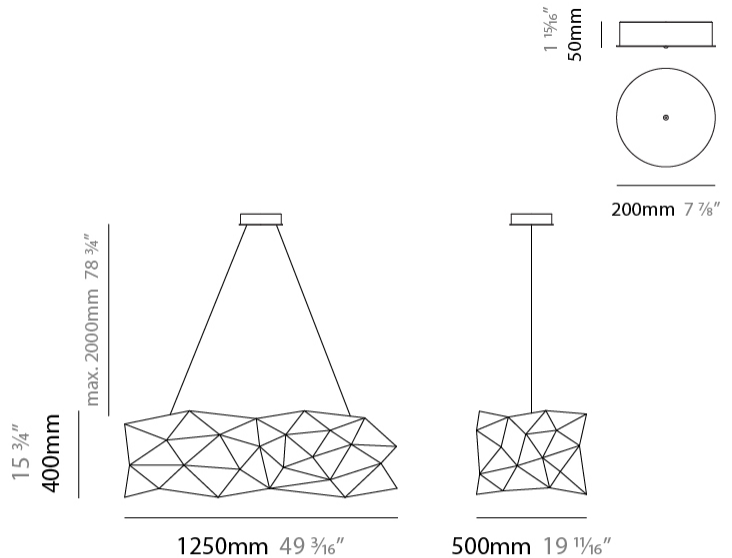

1. To build a product code in our configurator select the specify button on the base model # product page
2. To build a manual product code on this datasheet choose from the options listed below in blue font and add the suffix to the base model #

GENERAL

Series: Universe Abstract
Brand: Quasar
Division: Design
Mounting Type: Suspension
Mounting Location: Ceiling
Subcategory: Ambient

PHYSICAL

Shape: Abstract
Length (mm): 1250
Length (in): 49 ³/₁₆"
Width (mm): 500
Width (in): 19 ¹¹/₁₆"
Height (mm): 400
Height (in): 15 ³/₄"
Max. Overall Height (mm): 2400
Max. Overall Height (in): 94 ¹/₂"
Light Distribution: Omnidirectional
Fixture Finish: [NIC / BRA / BBR](#)
Fixture Material: Metal
Upon Request: Custom Sizes

ELECTRICAL

Number of Lamps: 50 + 1
Lamp Type: LED Retrofit
Input Wattage (W): 23.5
Bulb Included: Bulb Included
Max. Wattage Per Lamp (W): 0.33 + 7
Lamp Base: E10 + GU10
Dimming: [Non-Dimming / Phase Dimming (120vac Only)](#)
Driver Included: Yes
Driver Location: Integrated
Driver Type: Constant Voltage - 120/277Vac
Driver Class: Class 2
Input Voltage (V): 120 - 277
Output Voltage (V): 12
Lamp Voltage (V): 12
Upon Request: (Not included - see components) Integral: 0-10Vdc dimming

LED

Color Temperature (°K): [2600 / 3000 / 3500](#)
CRI: >90 CRI
Lamp Life (hrs): 50000

OPTICAL

RATINGS AND CERTIFICATIONS

Certified By: Certified for North American Standards
IP rating: IP20