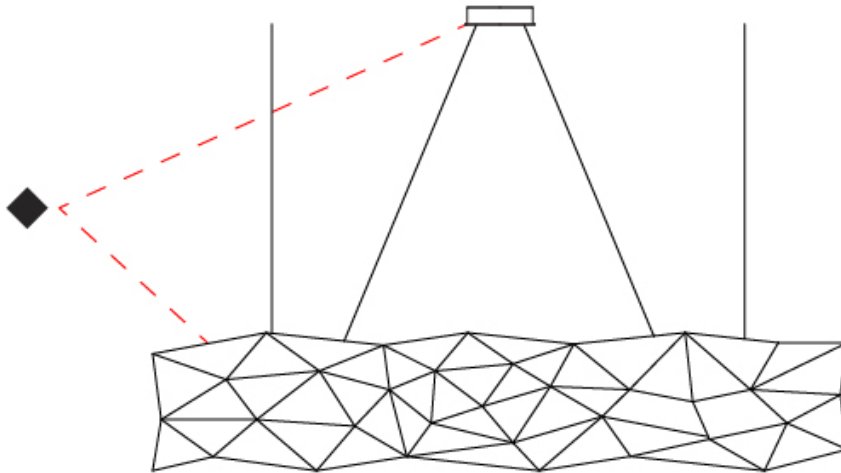

UNIVERSE ABSTRACT SUSPENSION

D101361-

PROJECT

TYPE

SPECIFIER

QUANTITY

DATE