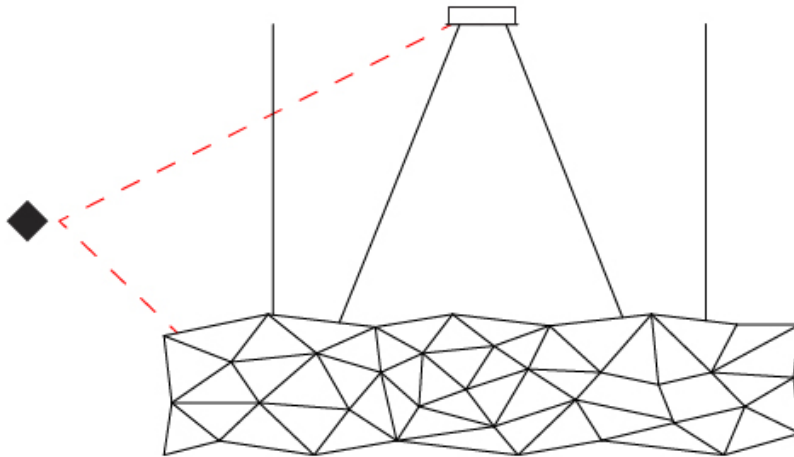

UNIVERSE ABSTRACT SUSPENSION

D101359-

PROJECT

TYPE

SPECIFIER

QUANTITY

DATE